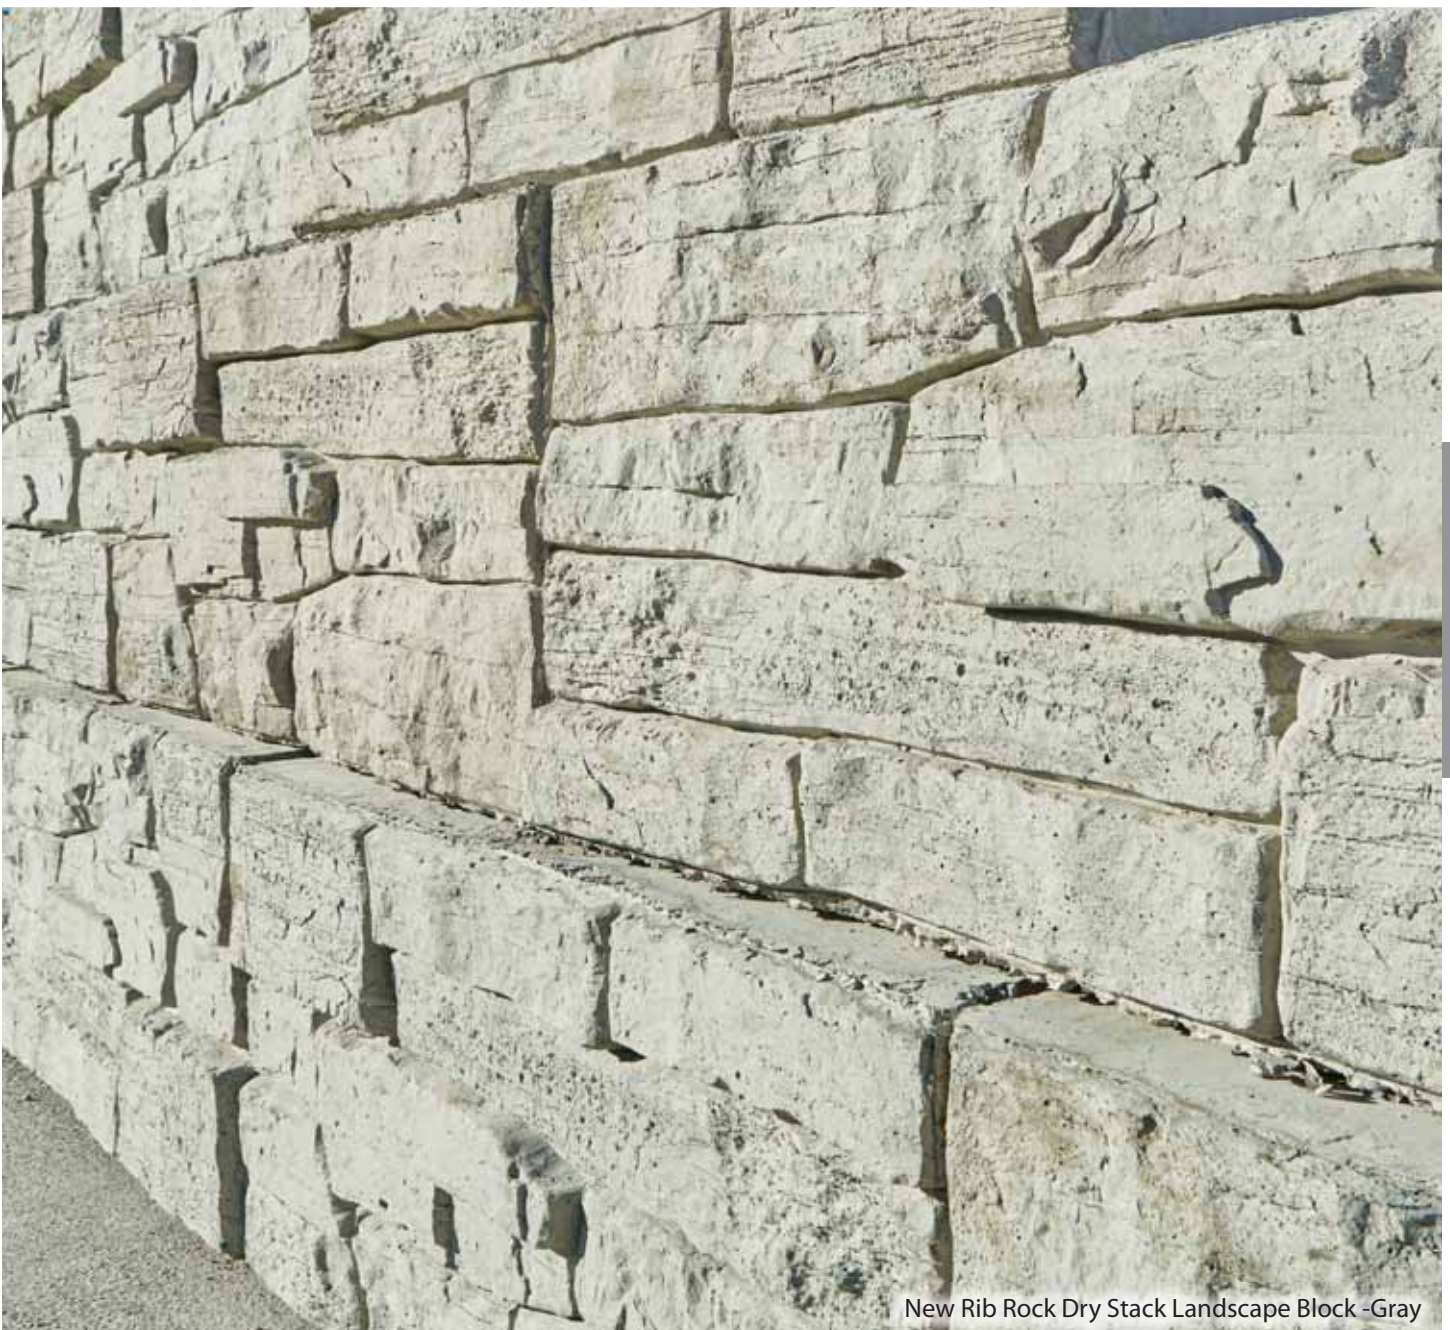

Rib Rock™ Landscape Block

Engineered for the most challenging applications, Rib Rock Landscape Block effortlessly build oversize walls. Their large scale and natural aesthetics make a dramatic statement. Rib Rock units can easily construct walls from 6 feet to 20 feet high with additional site-specific engineering. Their size speeds up

construction allowing for more square footage to be placed at one time, and their interlocking design allows for easy installation and enhanced security. Manufactured to hold back a lot of earth, Rib Rock units are the perfect solution for demanding projects that require lasting strength and enhanced durability.

Rib Rock Tapered

Rib Rock Half Block

Rib Rock LH Corner

Rib Rock LH Half Corner

Rib Rock Cap

Rib Rock LH Corner Cap

Rib Rock Landscape Block - Gray

Product	Size D x H x L (inches)	SF/ Unit	Units/ Pallet	Lbs./ Unit	Lbs./ Pallet
* Rib Rock Tapered Flat	24 x 24 x 48	8	2	2000	4045
Rib Rock 44" Short Offset Block	24 x 24 x 44	7.33	2	1850	3745
Rib Rock Tapered	24 x 24 x 48	8	2	2000	4045
Rib Rock Tapered Base Block (not shown)	28 x 24 x 48	8	2	2800	5645
Rib Rock Half Block	24 x 24 x 24	4	2	960	1965
Rib Rock LH Full Corner	27½ x 24 x 52	8.58	2	2730	5505
Rib Rock LH Half Corner	24 x 24 x 24	4	2	1380	2805
Rib Rock Cap	25 x 7 x 48	-	4	760	3085
Rib Rock LH Corner Cap	25 x 7 x 48	-	4	760	3085
Rib Rock 52" Long Offset Block	24 x 24 x 52		2	2300	4645

* Special order unit

Rib Rock Landscape Block

New Rib Rock Dry Stack Landscape Block - Gray

Rib Rock Landscape Block - Gray

Rib Rock Landscape Block - Gray

Rib Rock Landscape Block

Rib Rock Landscape Block - Gray