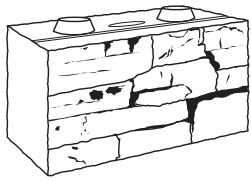

Rib Rock™ Landscape Block

Engineered for the most challenging applications, Rib Rock Landscape Block effortlessly build oversize walls. Their large scale and natural aesthetics make a dramatic statement. Rib Rock units can easily construct walls from 6 feet to 20 feet high with additional site-specific engineering. Their size speeds up

construction allowing for more square footage to be placed at one time, and their interlocking design allows for easy installation and enhanced security. Manufactured to hold back a lot of earth, Rib Rock units are the perfect solution for demanding projects that require lasting strength and enhanced durability.

Rib Rock Dry Stack Texture - New for 2017!

Rib Rock Dry Stack

Rib Rock Rough Texture

Rib Rock Tapered Flat

Shapes & Sizes * Rib Rock units are available in both Dry Stack and Rough textures

Rib Rock Offset Block