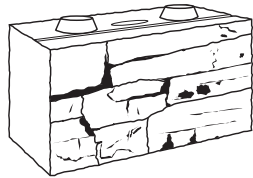

Rib Rock™ Landscape Block

Engineered for the most challenging applications, Rib Rock Landscape Block effortlessly build oversize walls. Their large scale and natural aesthetics make a dramatic statement. Rib Rock units can easily construct walls from 6 feet to 20 feet high with additional site-specific engineering. Their size speeds up

construction allowing for more square footage to be placed at one time, and their interlocking design allows for easy installation and enhanced security. Manufactured to hold back a lot of earth, Rib Rock units are the perfect solution for demanding projects that require lasting strength and enhanced durability.

Rib Rock Dry Stack Texture - New for 2017!

Rib Rock Dry Stack

Rib Rock Rough Texture

Rib Rock Tapered Flat

Shapes & Sizes * Rib Rock units are available in both Dry Stack and Rough textures

Rib Rock Offset Block