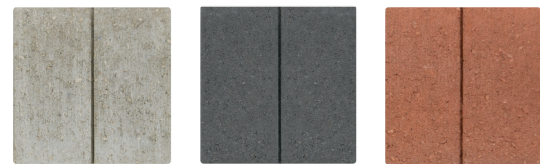

GRAY

BLACK

RED

D x H x L (Nominal Size) Inches • Millimeters	SF/ Unit	SF/ Layer	SF/ Pallet	Layers/ Pallet	Units/ SF	Units/ Layer	Units/ Pallet	Lbs/ Unit	Lbs/ Pallet
7 5/8 x 1 5/8 x 15 3/8 194 x 41 x 390	.89	13.35	200.25	15	1.13	15	225	15	3420