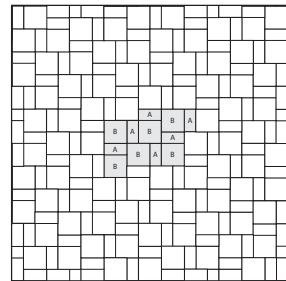

A & B Units
A-33% B-67%