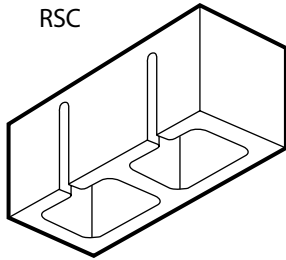

Acoustical Masonry Units

SHAPES AND SIZES

SOUNDBLOX®

Sound absorbing structural masonry units*. Featuring Types 'RSC' and 'RSC-RF'.

RSC

4"-6"-8"-10"-12" Widths

RSC-RF

8"-10"-12" Widths

**Note: Not all block immediately available at all County Materials locations.
All acoustical units are special order.
SOUNDBLOX® units are a product of the Sound Seal company.
All dimensions nominal.**