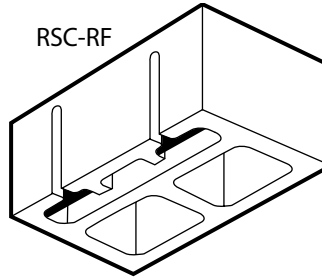

Acoustical Masonry Units

SHAPES AND SIZES

SOUNDBLOX®

Sound absorbing structural masonry units*. Featuring Types 'RSC' and 'RSC-RF'.

RSC

4"-6"-8"-10"-12" Widths

RSC-RF

8"-10"-12" Widths

**Note: Not all block immediately available at all County Materials locations.
All acoustical units are special order.
SOUNDBLOX® units are a product of the Sound Seal company.
All dimensions nominal.**