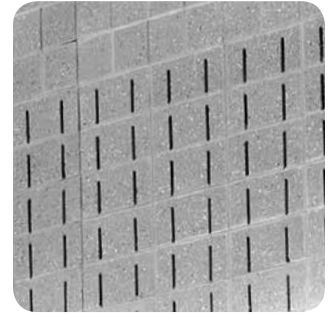

Acoustical Masonry Units

SHAPES AND SIZES

SOUNDBLOX®

Sound absorbing structural masonry units*. Featuring Types 'RSC' and 'RSC-RF'.

RSC

4"-6"-8"-10"-12" Widths

RSC-RF

8"-10"-12" Widths

**Note: Not all block immediately available at all County Materials locations.
All acoustical units are special order.
SOUNDBLOX® units are a product of the Sound Seal company.
All dimensions nominal.**