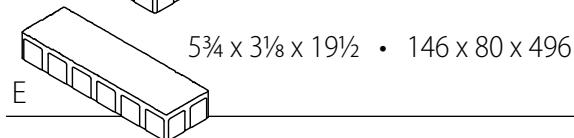

Color Options **Essence Wood Grain Plank Pavers™**

Blended Colors

Sizes & Patterns **Essence Wood Grain Plank Pavers™**

D x H x L (Nominal Size)
Inches • Millimeters

SF/Layer	Layers/Pallet	SF/Pallet	Lbs./Pallet
10.74	8	85.92	3210