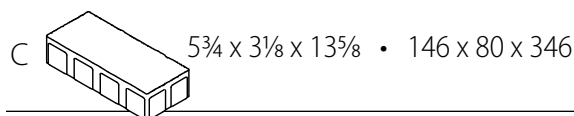

Color Options **Essence Wood Grain Plank Pavers™**

Blended Colors

Sizes & Patterns **Essence Wood Grain Plank Pavers™**

D x H x L (Nominal Size)
Inches • Millimeters

SF/Layer	Layers/Pallet	SF/Pallet	Lbs./Pallet
10.74	8	85.92	3210