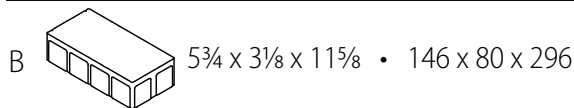

Essence Wood Grain Plank Pavers™ offer the unmatched durability of concrete with authentic looking grain and textures found in weathered wood, but without the maintenance requirements of typical wood products. Deep splits and detailed graining is featured on their surface. Five different plank lengths facilitate a linear laying pattern and create a dramatic effect.

Color Options **Essence Wood Grain Plank Pavers™**

Blended Colors

Sizes & Patterns **Essence Wood Grain Plank Pavers™**

D x H x L (Nominal Size)
Inches • Millimeters

SF/Layer	Layers/Pallet	SF/Pallet	Lbs./Pallet
10.74	8	85.92	3210