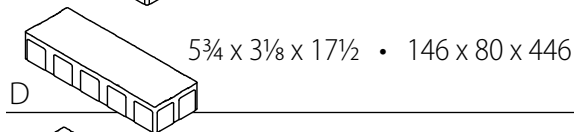

Color Options **Essence Wood Grain Plank Pavers™**

Blended Colors

Sizes & Patterns **Essence Wood Grain Plank Pavers™**

D x H x L (Nominal Size)
Inches • Millimeters

SF/Layer	Layers/Pallet	SF/Pallet	Lbs./Pallet
10.74	8	85.92	3210