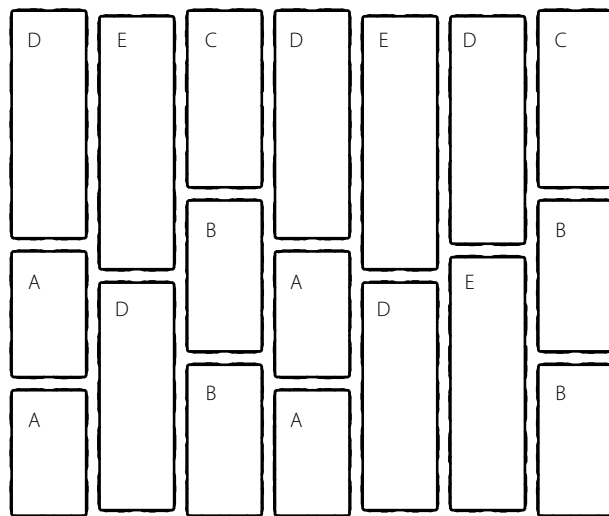

Essence Wood Grain Plank Pavers™ offer the unmatched durability of concrete with authentic looking grain and textures found in weathered wood, but without the maintenance requirements of typical wood products. Deep splits and detailed graining is featured on their surface. Five different plank lengths facilitate a linear laying pattern and create a dramatic effect.

Color Options **Essence Wood Grain Plank Pavers™**

Blended Colors

Sizes & Patterns **Essence Wood Grain Plank Pavers™**

D x H x L (Nominal Size)
Inches • Millimeters

SF/Layer	Layers/Pallet	SF/Pallet	Lbs./Pallet
10.74	8	85.92	3210

Essence Wood Grain Plank Pavers™ Layer Pattern

Note: Textured paver and patio stone surfaces require a buffer between the plate compactor and the paver surface to prevent scuffing. Refer to County Materials' Interlocking Concrete Paver or Slab Installation Guidelines, or contact County Materials for information.