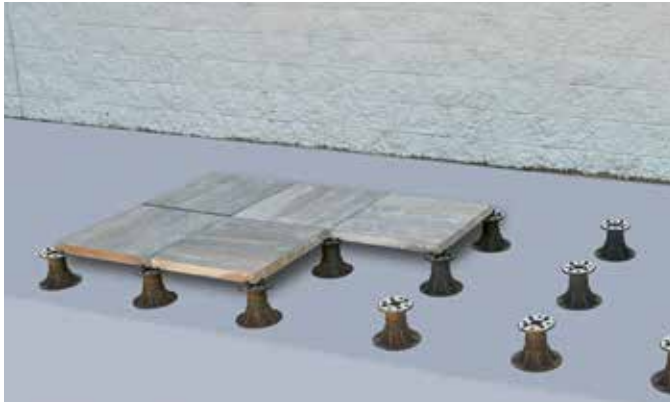

Skylands Concrete Deck Pavers Installation Process

Determine pedestal height, layout and grid