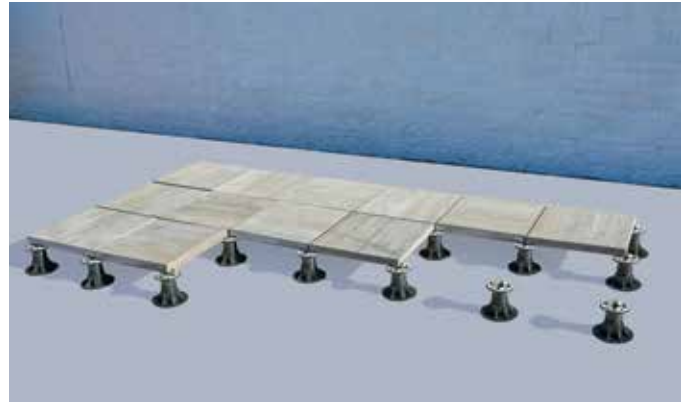

Lay pavers 24" on center