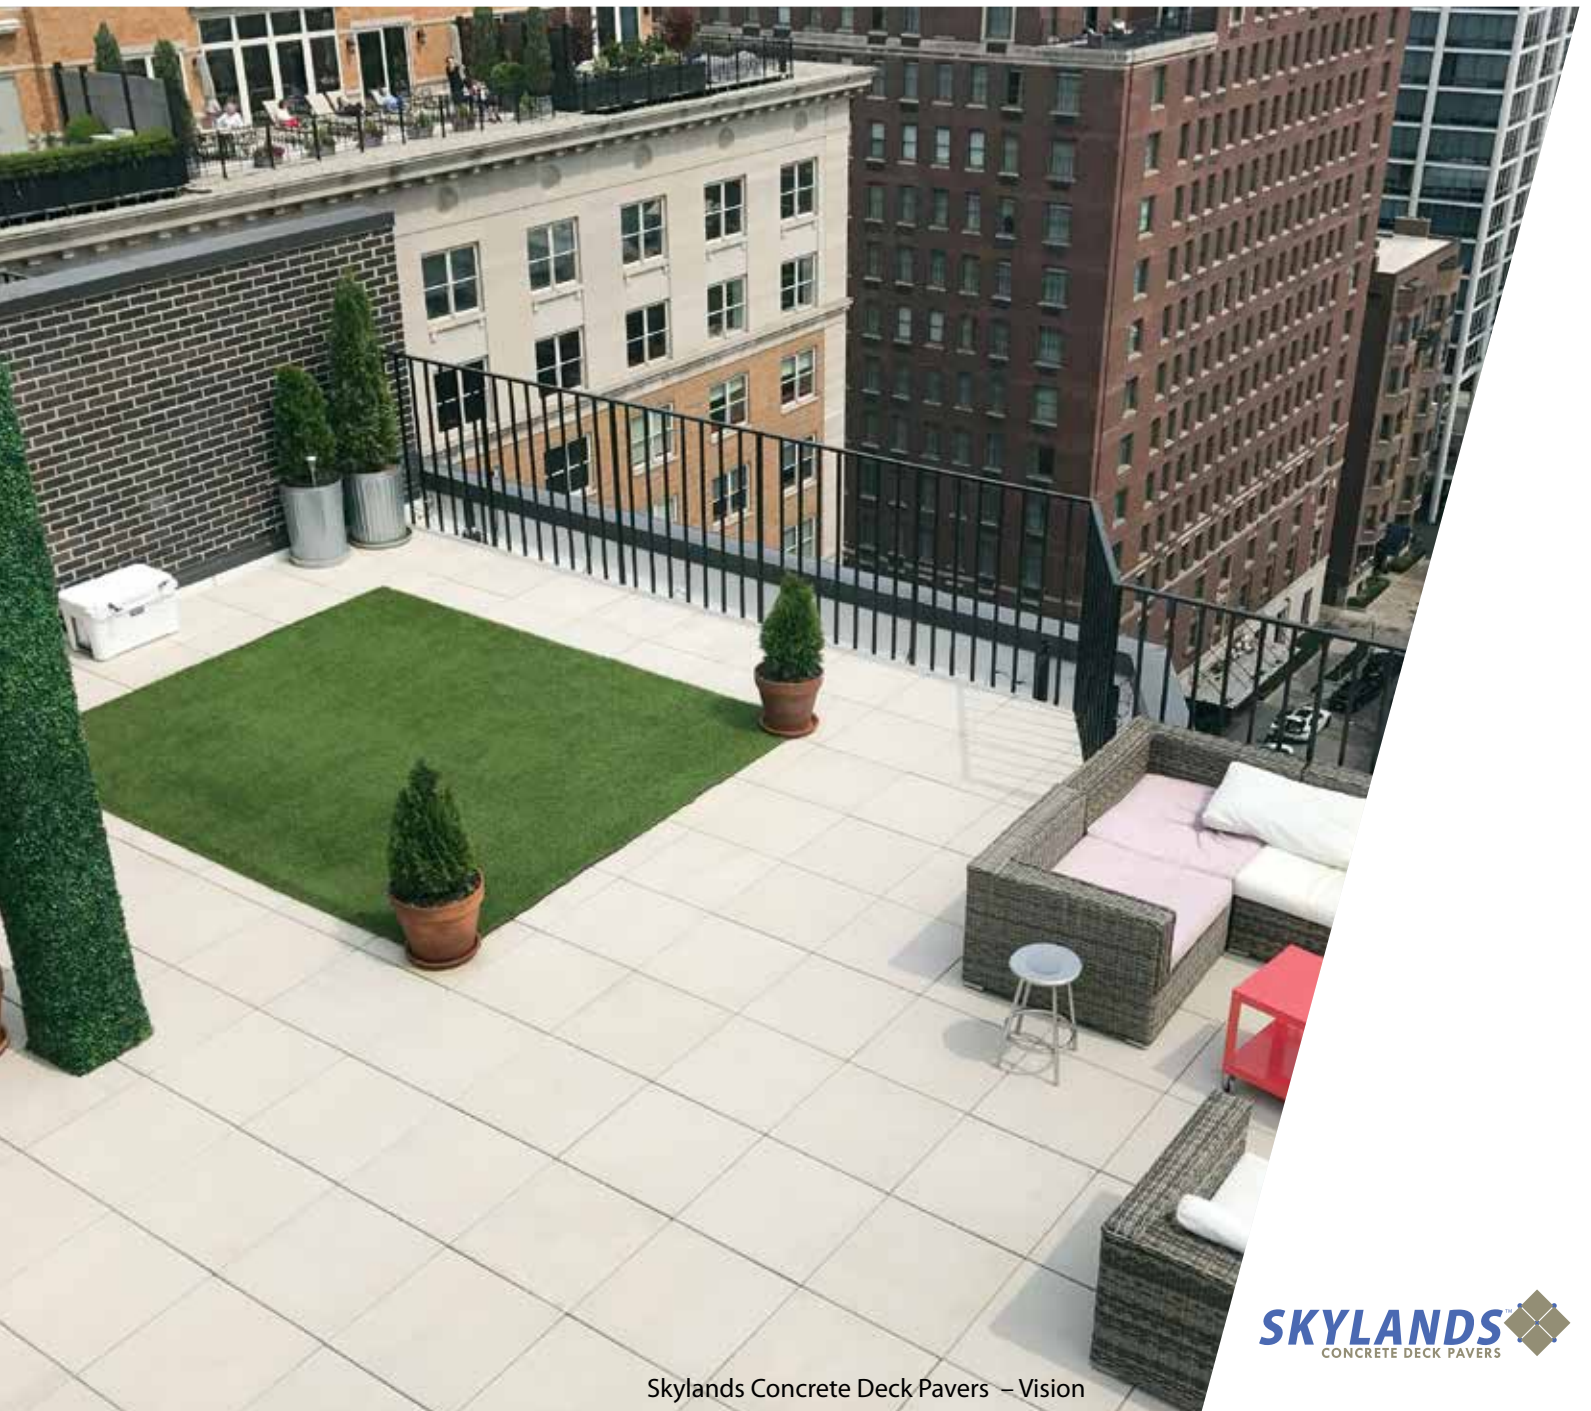

# Skylands™ Concrete Deck Pavers

Raise the status of your roof or patio area with Skylands Concrete Deck Pavers. Adjustable pedestals allow for easy installation and can turn pitched roofs into a flat usable surface.

Skylands Concrete Deck Pavers – Vision

Skylands Concrete Deck Pavers – Custom Color

Skylands Concrete Deck Pavers – Vision

**Skylands™ Concrete Deck Pavers** are lighter than the industry average; the 24" x 2" x 24" (nominal size) slabs are 24 lbs/sq. ft. Building owners are turning to concrete deck pavers for enhancing previously unusable spaces because of their many advantages: