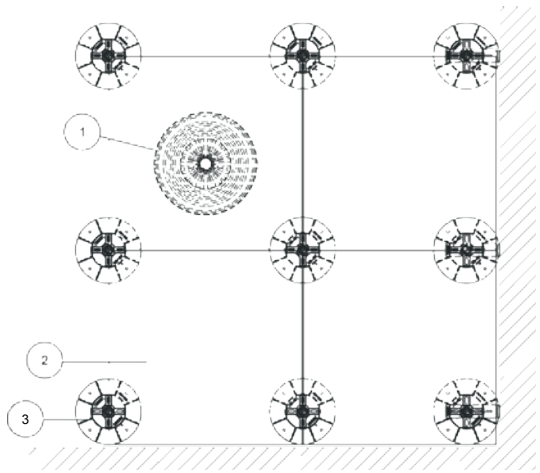

Installation Layout Skylands Concrete Deck Pavers

Skylands Concrete Deck Pavers Installation Layout

- 1 - Roof Drain
- 2 - Slab
- 3 - Adjustable Paving Support
- 4 - Waterproofing Membrane

- 5 - Thermal Isolation
- 6 - Concrete Slab
- 7 - Pipes