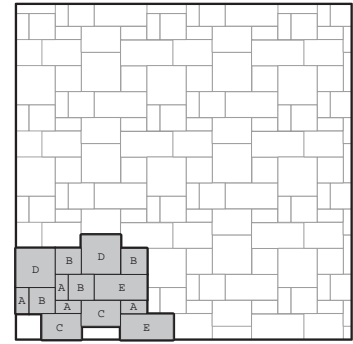

Product	Size D x H x L (inches and mm)
Tranquility-A	9 ¹ / ₄ x 2 ³ / ₄ x 4 ⁵ / ₈ 235 x 70 x 117
Tranquility-B	9 ¹ / ₄ x 2 ³ / ₄ x 9 ¹ / ₄ 235 x 70 x 235
Tranquility-C	14 x 2 ³ / ₄ x 9 ³ / ₄ 356 x 70 x 248
Tranquility-D	14 x 2 ³ / ₄ x 14 356 x 70 x 356
Tranquility-E	18 ¹ / ₄ x 2 ³ / ₄ x 9 ³ / ₄ 464 x 70 x 248

SF/ Layer	Layers/ Pallet	SF/ Pallet	Lbs./ Pallet
10.77	8	86.16	2750

Note:

Textured paver and patio stone surfaces require a buffer between the plate compactor and the paver surface to prevent scuffing. Refer to County Materials' Interlocking Concrete Paver or Slab Installation Guidelines, or contact County Materials for information.

Tranquility Pavers® -Serenity

Tranquility Pavers® Layer Pattern

Tranquility Pavers® Installation Patterns

A, B, C, D & E Units
A-7% B-23% C-19% D-27% E-24%

A, B, C, D & E Units
A-7% B-23% C-19% D-27% E-24%