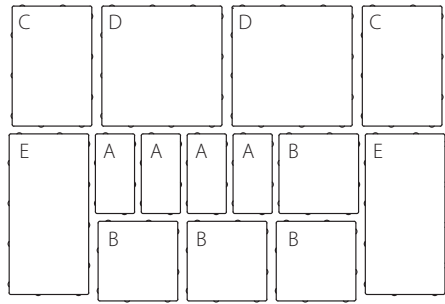

Tranquility Pavers® Layer Pattern