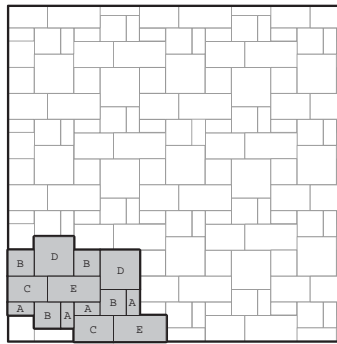

Tranquility Pavers® Installation Patterns

A, B, C, D & E Units
A-7% B-23% C-19% D-27% E-24%