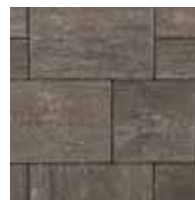

Tranquility Pavers® Layer Pattern

Tranquility Pavers® Installation Patterns

Blended Colors

Timeless

Blended Rustic Colors

* Also available On Demand in Barrel Tumbled textures.