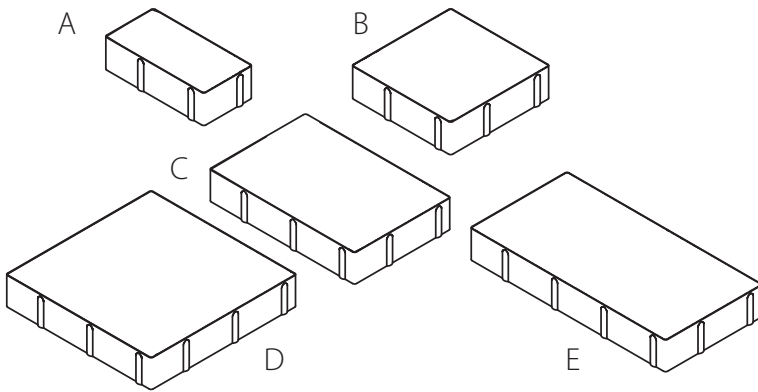

Tranquility Pavers®

Featuring a subtle, irregular top surface, Tranquility Pavers embody a contemporary aesthetic reminiscent of cut Mosaic tile or slate. Clean lines create a crisp finished look. This unique combination makes Tranquility Pavers a perfect choice for any outdoor application, from high-energy gatherings to calm and restful retreats. Rich color blends, a textured nonslip surface and abrasion resistance further enhances Tranquility Pavers' understated beauty and quality.

Product	Size D x H x L (inches and mm)
Tranquility-A	9 ¹ / ₄ x 2 ³ / ₄ x 4 ⁵ / ₈ 235 x 70 x 117
Tranquility-B	9 ¹ / ₄ x 2 ³ / ₄ x 9 ¹ / ₄ 235 x 70 x 235
Tranquility-C	14 x 2 ³ / ₄ x 9 ³ / ₄ 356 x 70 x 248
Tranquility-D	14 x 2 ³ / ₄ x 14 356 x 70 x 356
Tranquility-E	18 ¹ / ₄ x 2 ³ / ₄ x 9 ³ / ₄ 464 x 70 x 248

SF/ Layer	Layers/ Pallet	SF/ Pallet	Lbs./ Pallet
10.77	8	86.16	2750

Note:

Textured paver and patio stone surfaces require a buffer between the plate compactor and the paver surface to prevent scuffing. Refer to County Materials' Interlocking Concrete Paver or Slab Installation Guidelines, or contact County Materials for information.